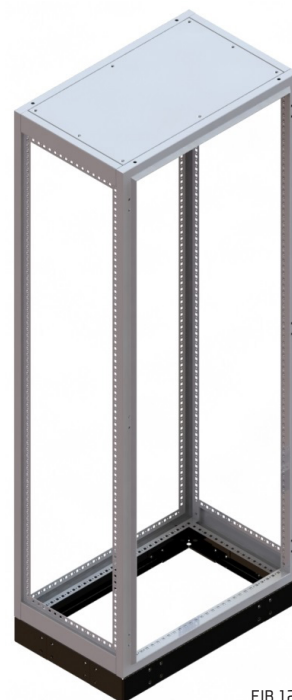

REFERÊNCIA	DESCRIÇÃO	PREÇO
EIB 1210013	ESTRUTURA BASE C/ TETO E RODAPÉ P/ QUADRO AGR A1900L400P350	349.20 €
EIB 1210014	ESTRUTURA BASE C/ TETO E RODAPÉ P/ QUADRO AGR A1900L400P500	360.80 €
EIB 1210015	ESTRUTURA BASE C/ TETO E RODAPÉ P/ QUADRO AGR A1900L400P600	373.40 €
EIB 1210016	ESTRUTURA BASE C/ TETO E RODAPÉ P/ QUADRO AGR A1900L600P350	368.80 €
EIB 1210017	ESTRUTURA BASE C/ TETO E RODAPÉ P/ QUADRO AGR A1900L600P500	383.80 €
EIB 1210018	ESTRUTURA BASE C/ TETO E RODAPÉ P/ QUADRO AGR A1900L600P600	394.20 €
EIB 1210019	ESTRUTURA BASE C/ TETO E RODAPÉ P/ QUADRO AGR A1900L800P350	388.50 €
EIB 1210020	ESTRUTURA BASE C/ TETO E RODAPÉ P/ QUADRO AGR A1900L800P500	408.10 €
EIB 1210021	ESTRUTURA BASE C/ TETO E RODAPÉ P/ QUADRO AGR A1900L800P600	420.80 €
EIB 1210022	ESTRUTURA BASE C/ TETO E RODAPÉ P/ QUADRO AGR A1900L1000P350	408.10 €
EIB 1210023	ESTRUTURA BASE C/ TETO E RODAPÉ P/ QUADRO AGR A1900L1000P500	439.20 €
EIB 1210024	ESTRUTURA BASE C/ TETO E RODAPÉ P/ QUADRO AGR A1900L1000P600	447.40 €
EIB 1210025	ESTRUTURA BASE C/ TETO E RODAPÉ P/ QUADRO AGR A2100L400P350	358.40 €
EIB 1210026	ESTRUTURA BASE C/ TETO E RODAPÉ P/ QUADRO AGR A2100L400P500	368.80 €
EIB 1210027	ESTRUTURA BASE C/ TETO E RODAPÉ P/ QUADRO AGR A2100L400P600	375.70 €
EIB 1210028	ESTRUTURA BASE C/ TETO E RODAPÉ P/ QUADRO AGR A2100L600P350	378.10 €
EIB 1210029	ESTRUTURA BASE C/ TETO E RODAPÉ P/ QUADRO AGR A2100L600P500	393.00 €
EIB 1210030	ESTRUTURA BASE C/ TETO E RODAPÉ P/ QUADRO AGR A2100L600P600	403.40 €
EIB 1210031	ESTRUTURA BASE C/ TETO E RODAPÉ P/ QUADRO AGR A2100L800P350	397.60 €
EIB 1210032	ESTRUTURA BASE C/ TETO E RODAPÉ P/ QUADRO AGR A2100L800P500	417.40 €
EIB 1210033	ESTRUTURA BASE C/ TETO E RODAPÉ P/ QUADRO AGR A2100L800P600	430.10 €
EIB 1210034	ESTRUTURA BASE C/ TETO E RODAPÉ P/ QUADRO AGR A2100L1000P350	417.40 €
EIB 1210035	ESTRUTURA BASE C/ TETO E RODAPÉ P/ QUADRO AGR A2100L1000P500	447.40 €
EIB 1210036	ESTRUTURA BASE C/ TETO E RODAPÉ P/ QUADRO AGR A2100L1000P600	456.50 €

EIB 1210032

QUADROS DE AGRUPAR ACESSÓRIOS ESTRUTURAS BASE *4

REFERÊNCIA	DESCRIÇÃO	PREÇO
EIB 1210322	ESTRUTURA BASE S/ RODAPÉ P/ QUADRO AGR A1800L400P350	267.40 €
EIB 1210323	ESTRUTURA BASE S/ RODAPÉ P/ QUADRO AGR A1800L400P500	271.70 €
EIB 1210324	ESTRUTURA BASE S/ RODAPÉ P/ QUADRO AGR A1800L400P600	281.30 €
EIB 1210325	ESTRUTURA BASE S/ RODAPÉ P/ QUADRO AGR A1800L600P350	281.40 €
EIB 1210326	ESTRUTURA BASE S/ RODAPÉ P/ QUADRO AGR A1800L600P500	288.40 €
EIB 1210327	ESTRUTURA BASE S/ RODAPÉ P/ QUADRO AGR A1800L600P600	293.90 €
EIB 1210328	ESTRUTURA BASE S/ RODAPÉ P/ QUADRO AGR A1800L800P350	296.10 €
EIB 1210329	ESTRUTURA BASE S/ RODAPÉ P/ QUADRO AGR A1800L800P500	304.80 €
EIB 1210330	ESTRUTURA BASE S/ RODAPÉ P/ QUADRO AGR A1800L800P600	312.00 €
EIB 1210331	ESTRUTURA BASE S/ RODAPÉ P/ QUADRO AGR A1800L1000P350	309.00 €
EIB 1210332	ESTRUTURA BASE S/ RODAPÉ P/ QUADRO AGR A1800L1000P500	329.10 €
EIB 1210333	ESTRUTURA BASE S/ RODAPÉ P/ QUADRO AGR A1800L1000P600	330.50 €
EIB 1210334	ESTRUTURA BASE S/ RODAPÉ P/ QUADRO AGR A2000L400P350	276.70 €
EIB 1210335	ESTRUTURA BASE S/ RODAPÉ P/ QUADRO AGR A2000L400P500	279.80 €
EIB 1210336	ESTRUTURA BASE S/ RODAPÉ P/ QUADRO AGR A2000L400P600	283.70 €
EIB 1210337	ESTRUTURA BASE S/ RODAPÉ P/ QUADRO AGR A2000L600P350	290.70 €
EIB 1210338	ESTRUTURA BASE S/ RODAPÉ P/ QUADRO AGR A2000L600P500	297.70 €
EIB 1210339	ESTRUTURA BASE S/ RODAPÉ P/ QUADRO AGR A2000L600P600	303.20 €
EIB 1210340	ESTRUTURA BASE S/ RODAPÉ P/ QUADRO AGR A2000L800P350	305.20 €
EIB 1210341	ESTRUTURA BASE S/ RODAPÉ P/ QUADRO AGR A2000L800P500	314.20 €
EIB 1210342	ESTRUTURA BASE S/ RODAPÉ P/ QUADRO AGR A2000L800P600	321.30 €
EIB 1210343	ESTRUTURA BASE S/ RODAPÉ P/ QUADRO AGR A2000L1000P350	318.30 €
EIB 1210344	ESTRUTURA BASE S/ RODAPÉ P/ QUADRO AGR A2000L1000P500	337.30 €
EIB 1210345	ESTRUTURA BASE S/ RODAPÉ P/ QUADRO AGR A2000L1000P600	339.60 €